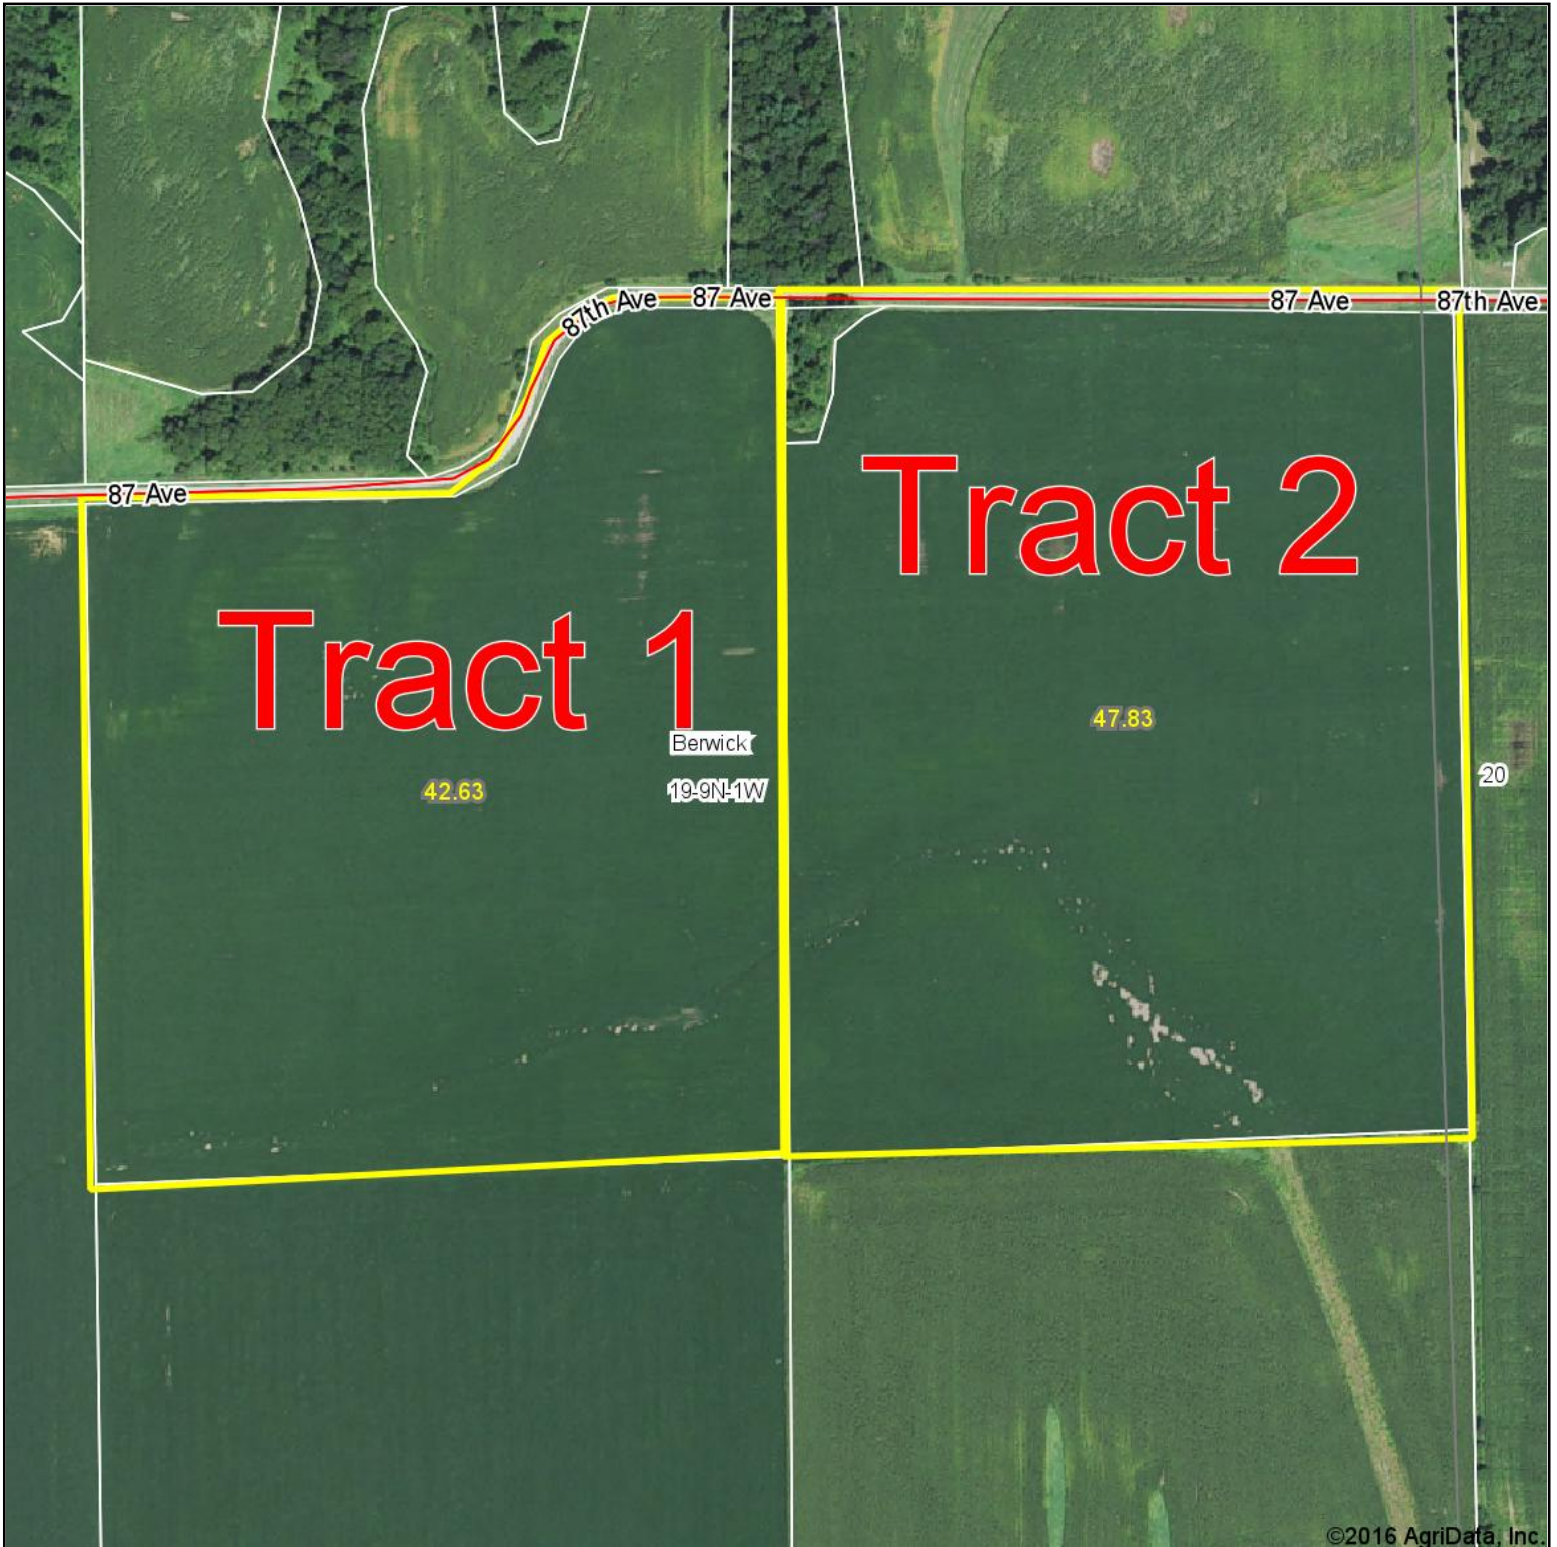

Aerial Map

©2016 AgriData, Inc.

VAN ADKISSON
AUCTION SERVICE LLC

ROSEVILLE, IL 61473 - PH. (309)426-2000
www.biddersandbuyers.com
IL License #440.000120

Maps Provided By:

 **surety**
CUSTOMIZED ONLINE MAPPING

© AgriData, Inc. 2016

www.AgriDataInc.com

map center: 40° 45' 15.91, -90° 32' 38.18

0ft 417ft 833ft

19-9N-1W
Warren County
Illinois

10/6/2016