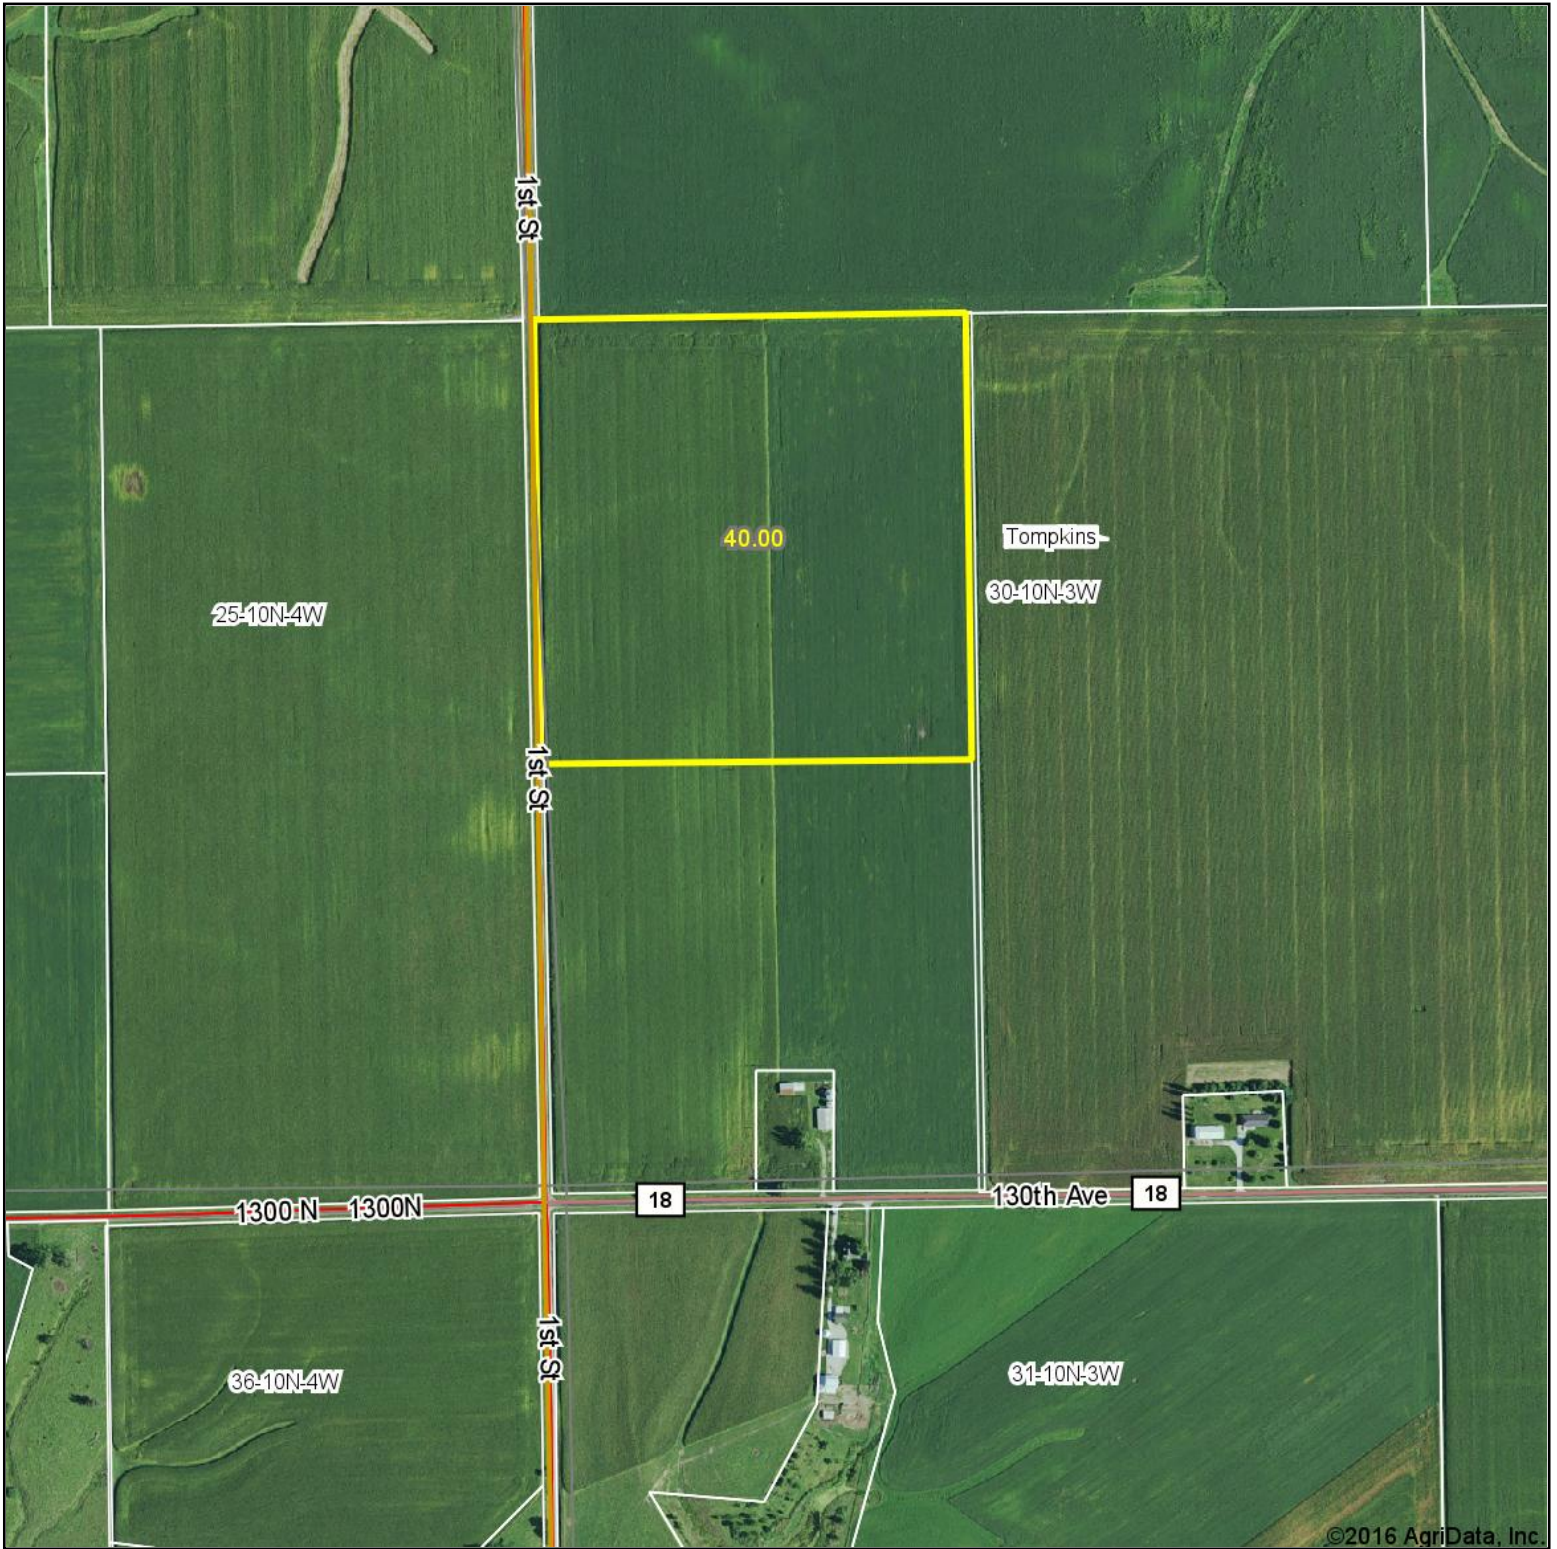

# Aerial Map

©2016 AgriData, Inc.

**VAN ADKISSON**  
AUCTION SERVICE LLC

ROSEVILLE, IL 61473 - PH. (309)426-2000  
www.biddersandbuyers.com  
IL License #440.000120

Maps Provided By:

 **surety**  
CUSTOMIZED ONLINE MAPPING

© AgriData, Inc. 2016 www.AgriDataInc.com

map center: 40° 49' 28.51, -90° 47' 8.32

**30-10N-3W**  
**Warren County**  
**Illinois**

9/27/2016