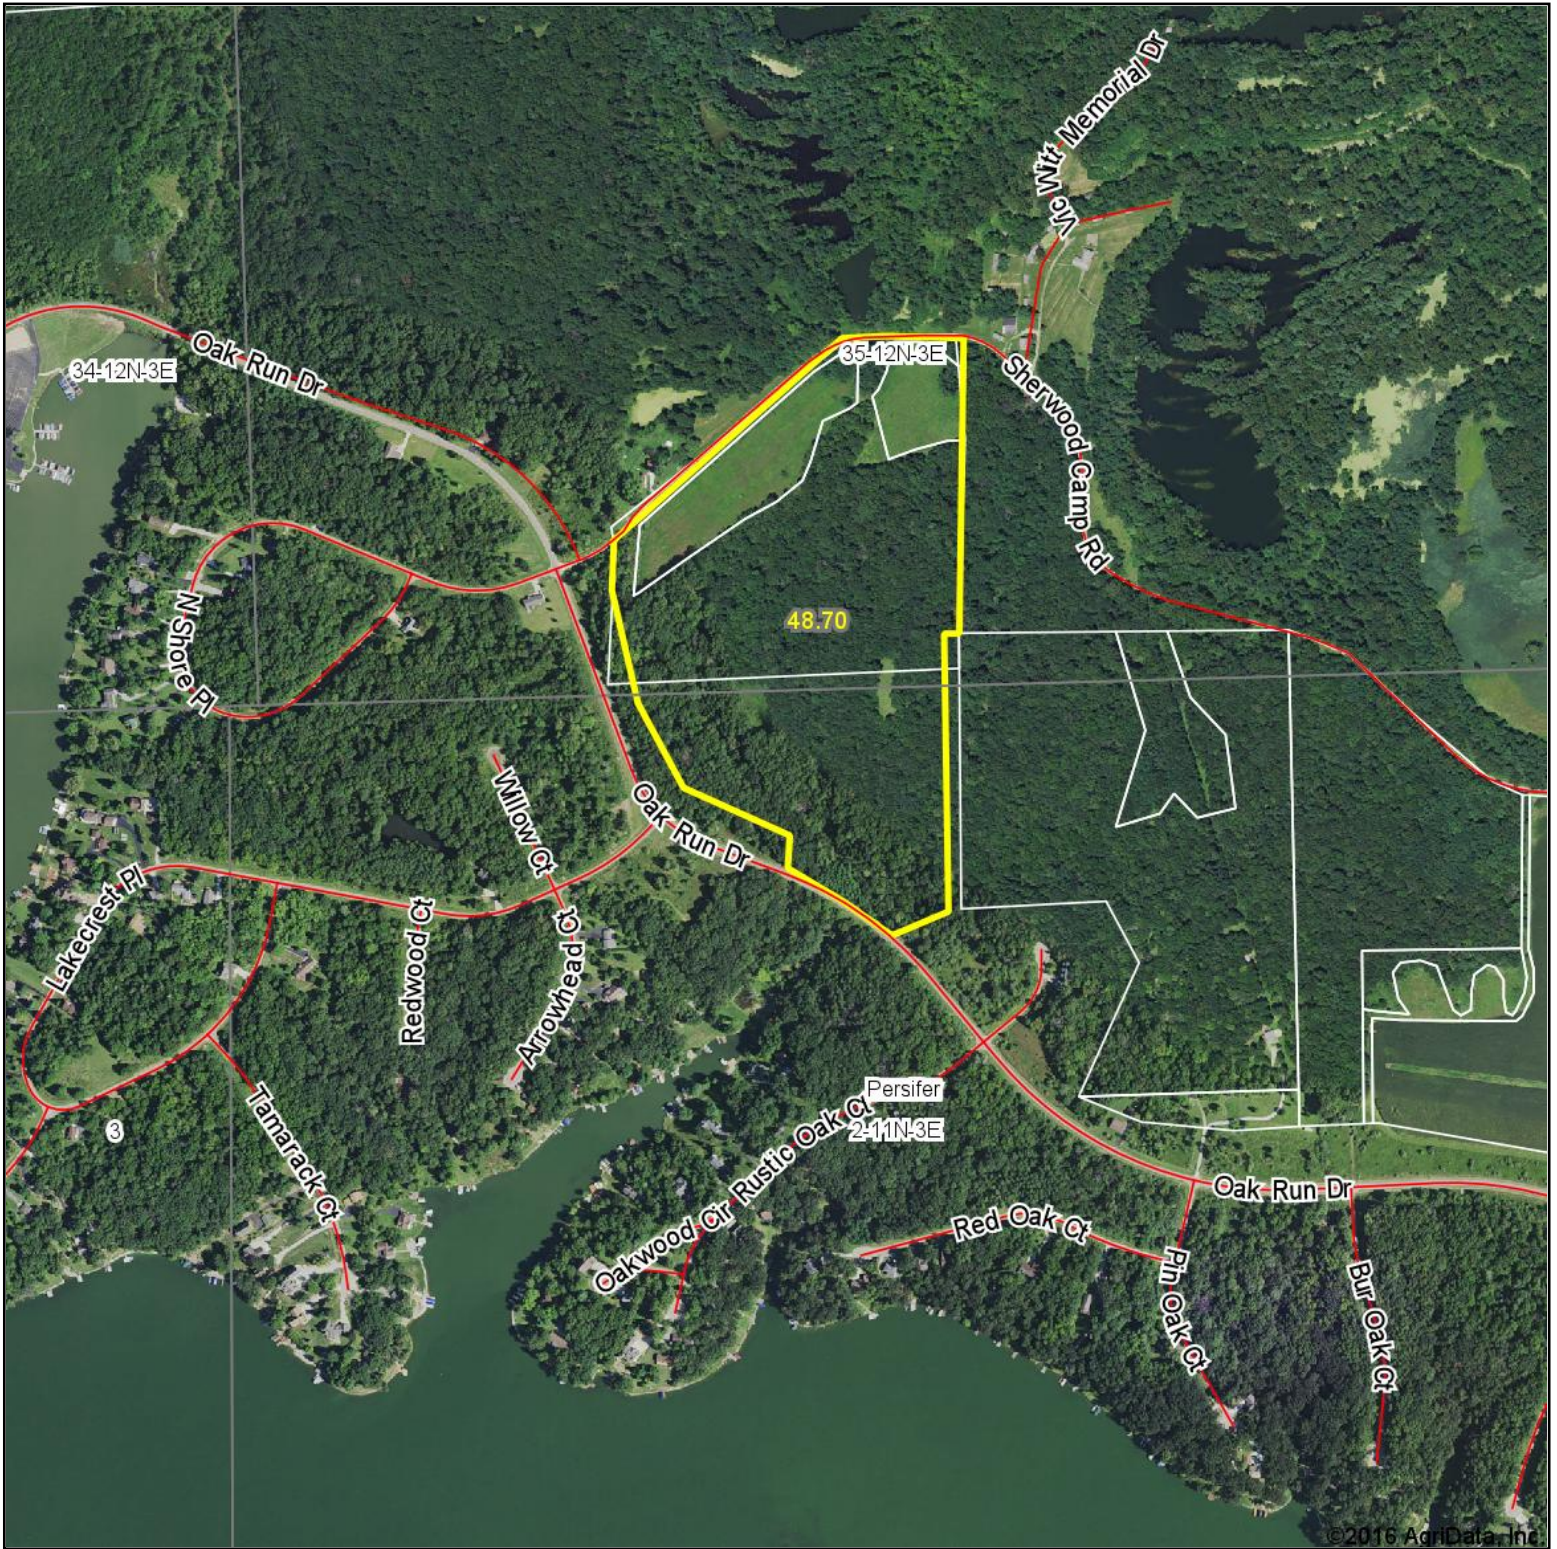

# Aerial Map

©2016 AgriData, Inc.

**VAN ADKISSON**  
AUCTION SERVICE LLC

ROSEVILLE, IL 61473 - PH. (309)426-2000  
www.biddersandbuyers.com  
IL License #440.000120

Maps Provided By:

**surety**  
CUSTOMIZED ONLINE MAPPING

© AgriData, Inc. 2016 www.AgriDataInc.com

map center: 40° 58' 27.39, 90° 7' 48.77

**2-11N-3E**  
**Knox County**  
**Illinois**

7/21/2016